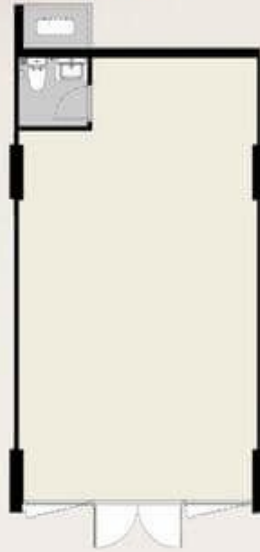

UNIT PLAN

COMMERCIAL SHOPS
52 SQ.M.