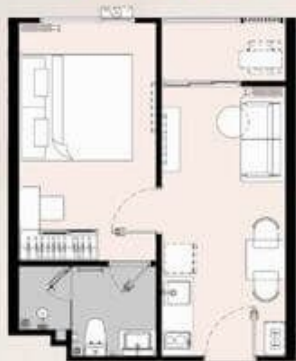

UNIT PLAN

UNIT PLAN

ROOM TYPES

1BEDROOM

1 BEDROOM M 32 – 34 SQ.M.

1 BEDROOM PLUS 44- 52 SQ.M.

2 BEDROOM

2 BEDROOM S 56-57 SQ.M.

2 BEDROOM M 62- 63 SQ.M.

SHOP

52-82 SQ.M.

UNIT PLAN

1 BEDROOM M

32 – 34 SQ.M.

1 BEDROOM PLUS

44- 52 SQ.M.

2 BEDROOM S

56-57 SQ.M.

2 BEDROOM M

62- 63 SQ.M.

*COMPANY RESERVES THE RIGHT TO AMEND THE TERMS AND CONDITIONS OR WITHDRAW THE CARD AT ANY TIME FOR ANY REASON, WITHOUT PRIOR NOTICE.

ASSETWISER  Rhom Bho Property