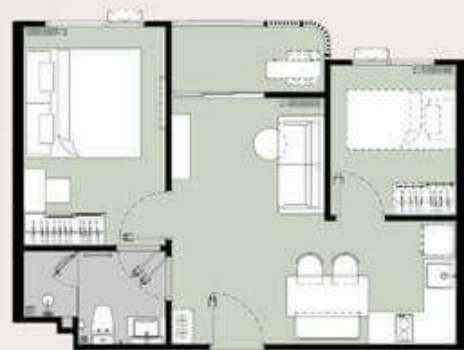

UNIT PLAN

UNIT PLAN

ROOM TYPES

1BEDROOM

1 BEDROOM M 32 – 34 SQ.M.

1 BEDROOM PLUS 44- 52 SQ.M.

2 BEDROOM

2 BEDROOM S 56-57 SQ.M.

2 BEDROOM M 62- 63 SQ.M.

SHOP

52-82 SQ.M.

UNIT PLAN

1 BEDROOM M

32 – 34 SQ.M.

1 BEDROOM PLUS

44- 52 SQ.M.

2 BEDROOM S

56-57 SQ.M.

2 BEDROOM M

62- 63 SQ.M.

*COMPANY RESERVES THE RIGHT TO AMEND THE TERMS AND CONDITIONS OR WITHDRAW THE CARD AT ANY TIME FOR ANY REASON, WITHOUT PRIOR NOTICE.

ASSETWISER  Rhom Bho Property